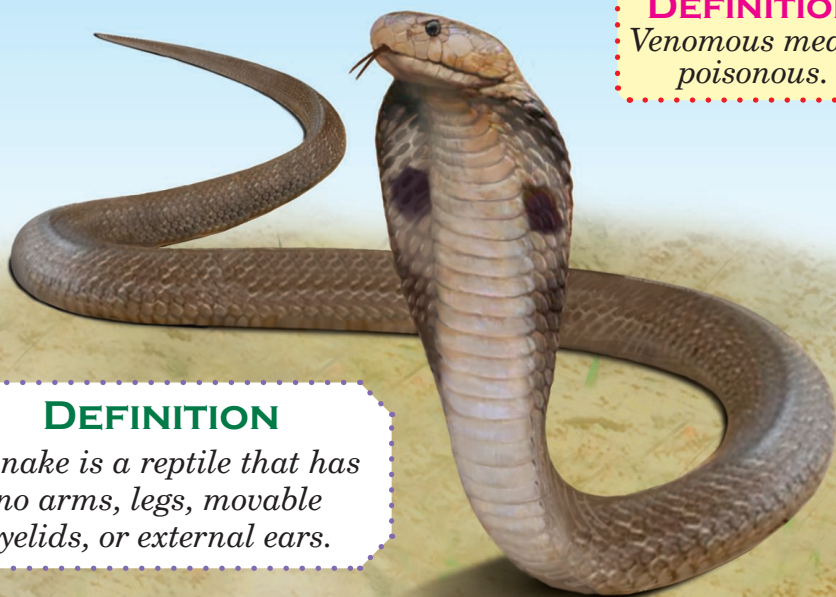

What would happen if a tough Komodo dragon came face-to-face with a deadly king cobra? What if they were both hungry? If they had a fight, who do you think would win?

SCIENTIFIC NAME OF KOMODO DRAGON: "Varanus komodoensis"

Meet the Komodo dragon. The Komodo dragon is the largest lizard in the world. It grows up to ten feet long and can weigh three hundred pounds.

DEFINITION

A reptile is a cold-blooded animal covered in scales. Turtles, snakes, lizards, crocodiles, and alligators are reptiles.

FACT

Komodo dragons live on four Indonesian islands: Komodo, Rinca, Flores, and Gili Motang.

SCIENTIFIC NAME OF KING COBRA: "Ophiophagus hannah"

Meet the king cobra. A king cobra can grow up to eighteen feet long. The king cobra is a venomous snake that can weigh up to twenty pounds.

DEFINITION
*Venomous means
poisonous.*

DEFINITION

A snake is a reptile that has no arms, legs, movable eyelids, or external ears.

FACT

King cobras live in India, China, Southeast Asia, Indonesia, and the Philippines.